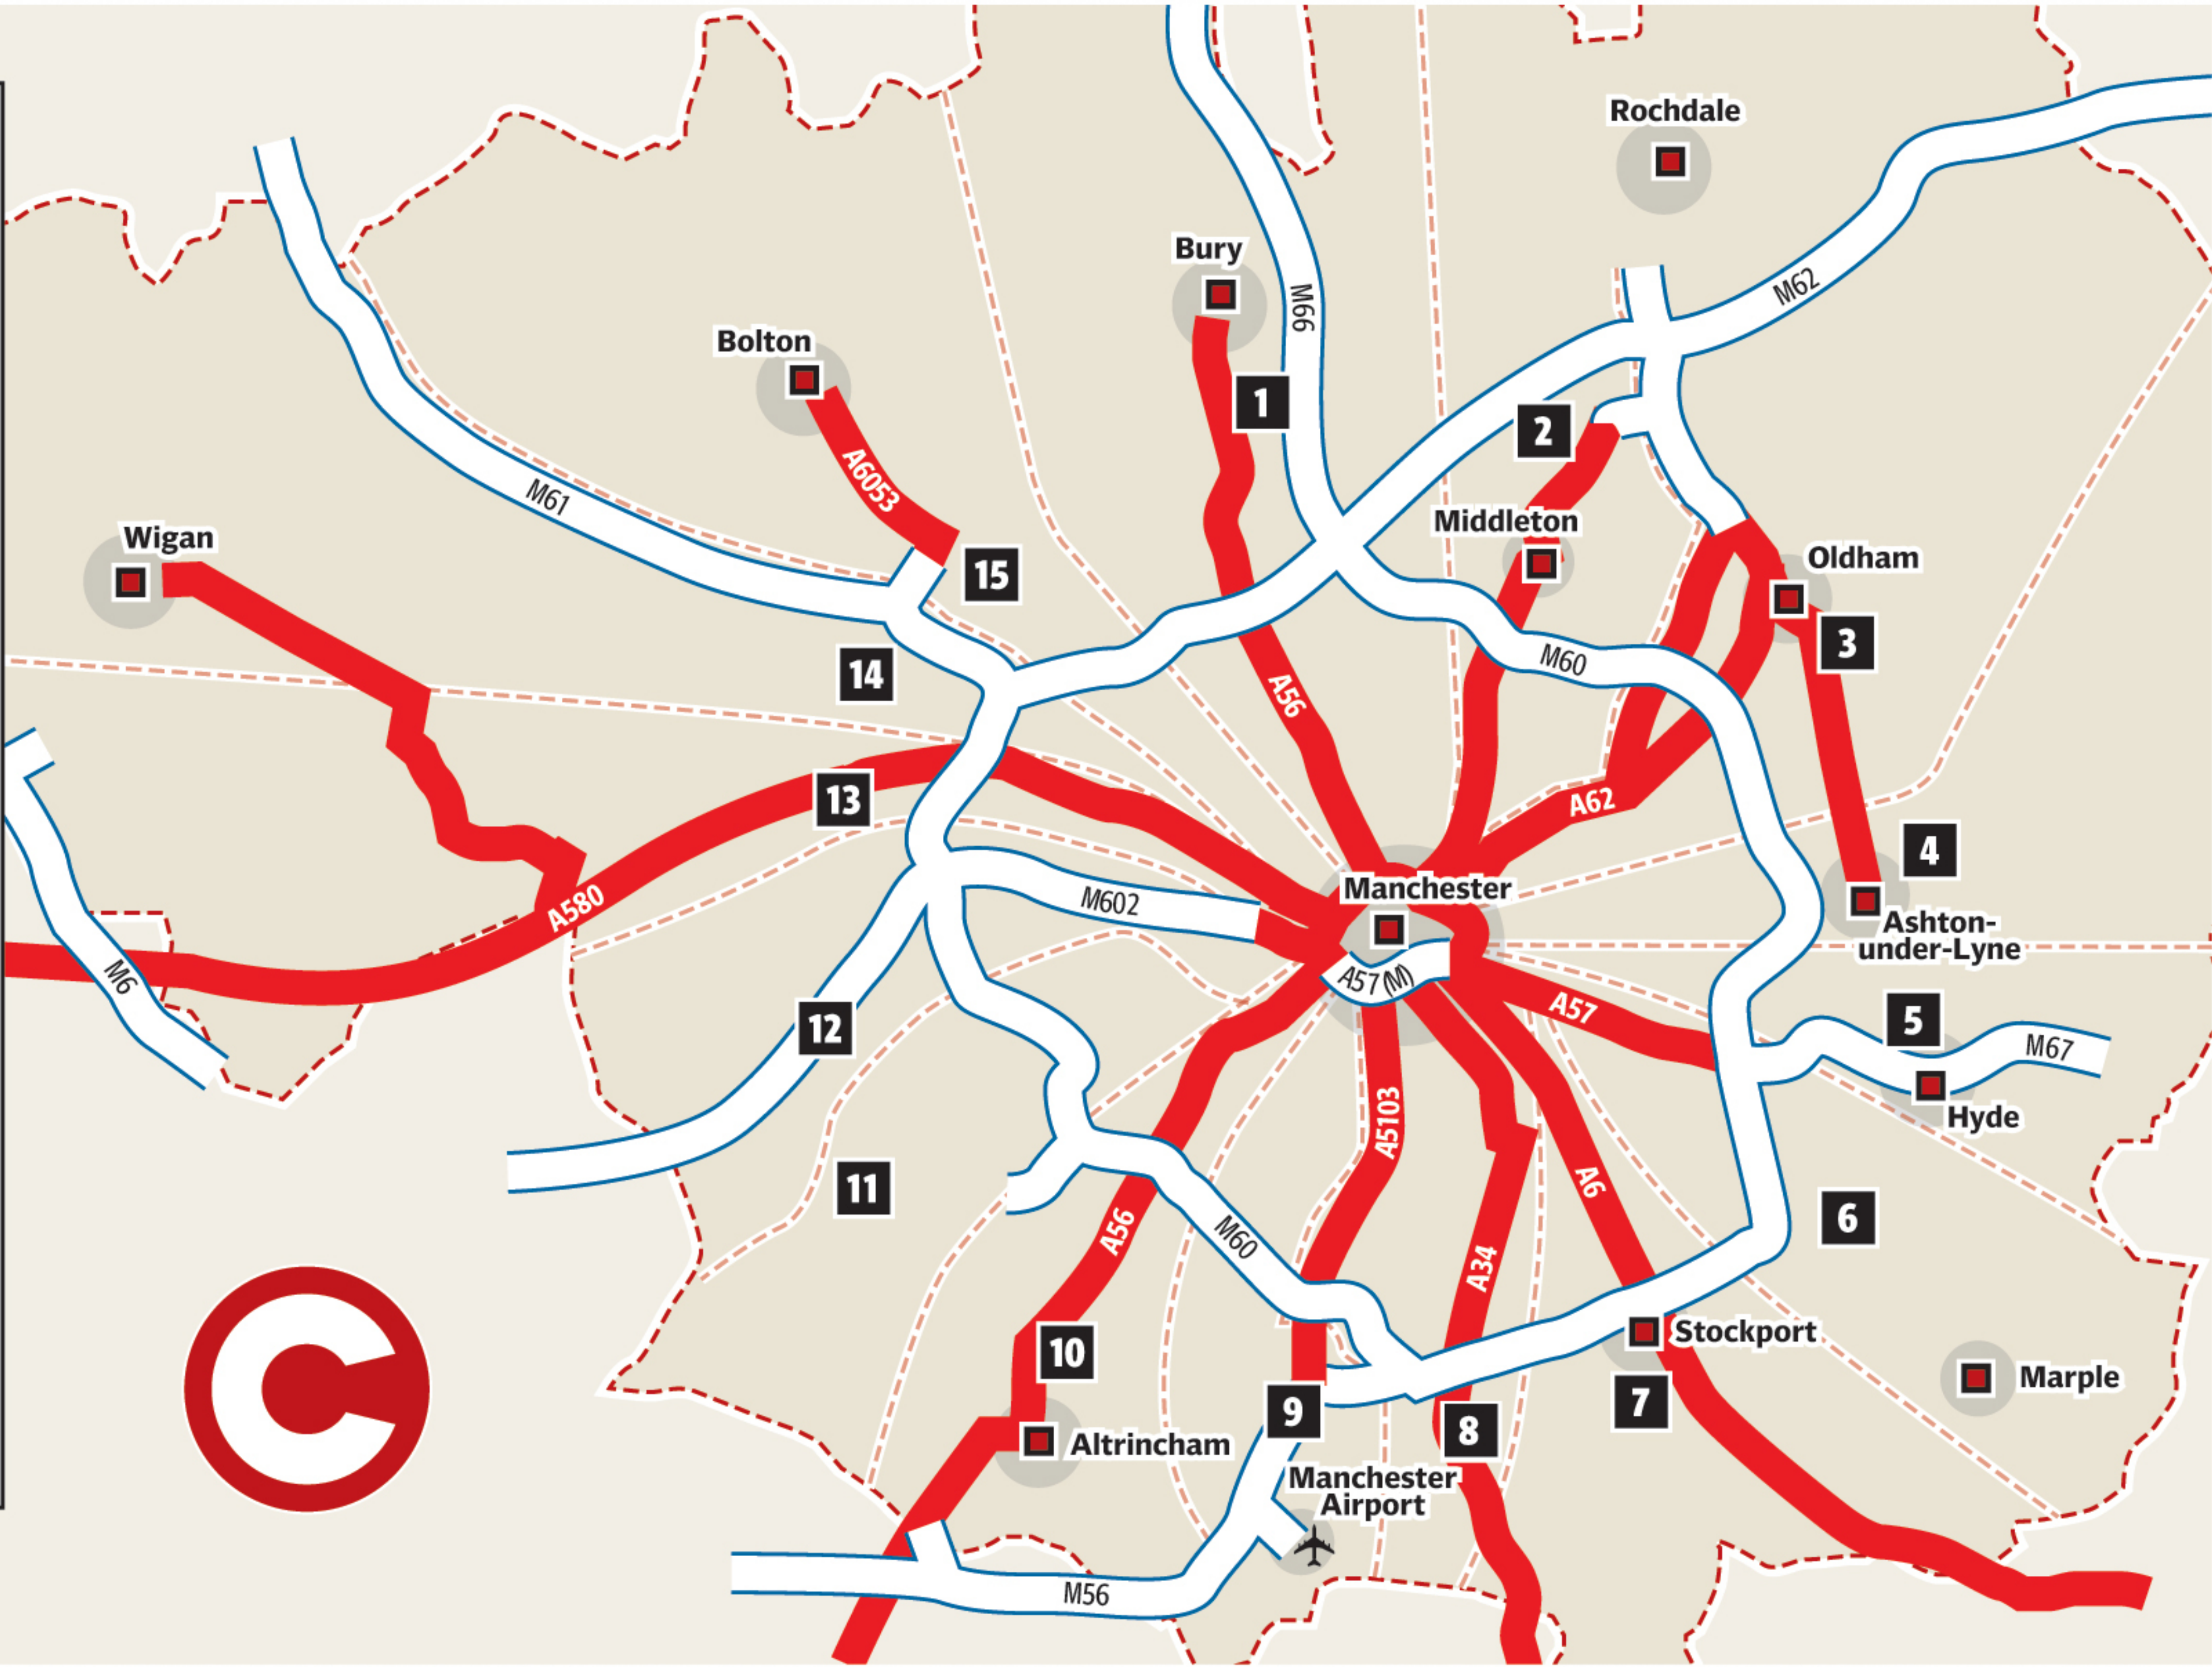

WHERE YOU WILL PAY

Corridor name	Main corridor route
1 Prestwich, Whitefield, Bury	Bury New Road A56
2 Middleton, Rochdale	Rochdale Road A664
3 Failsworth, Oldham, Shaw, Rochdale	Oldham Road A62
4 Droylsden, Ashton, Stalybridge/Greenfield	Ashton Old Road A635
5 Audenshaw, Hyde, Hattersley (Glossop)	Hyde Road A57
6 Reddish, Romiley, Marple (New Mills)	
7 Stockport, Hazel Grove/Cheadle Hulme	Stockport Road A6
8 Didsbury, Stockport/Airport/Heald Green	Kingsway A34
9 Chorlton/Didsbury, Wythenshawe, Airport	Princess Parkway A5103
10 Sale, Altrincham, Hale	Chester Road A56
11 Trafford Park, Urmston, Flixton	
12 Salford, Eccles, Irlam	Regent Road A57
13 Swinton, Leigh	East Lancs Road A580
14 Atherton, Hindley, Wigan	Wigan Road A577
15 Farnworth, Bolton, Lostock/Bromley Cross	St Peter's Way A666

Source: GMPTE
 Ordnance Survey Mapping © Crown copyright. All rights reserved: AM2/01